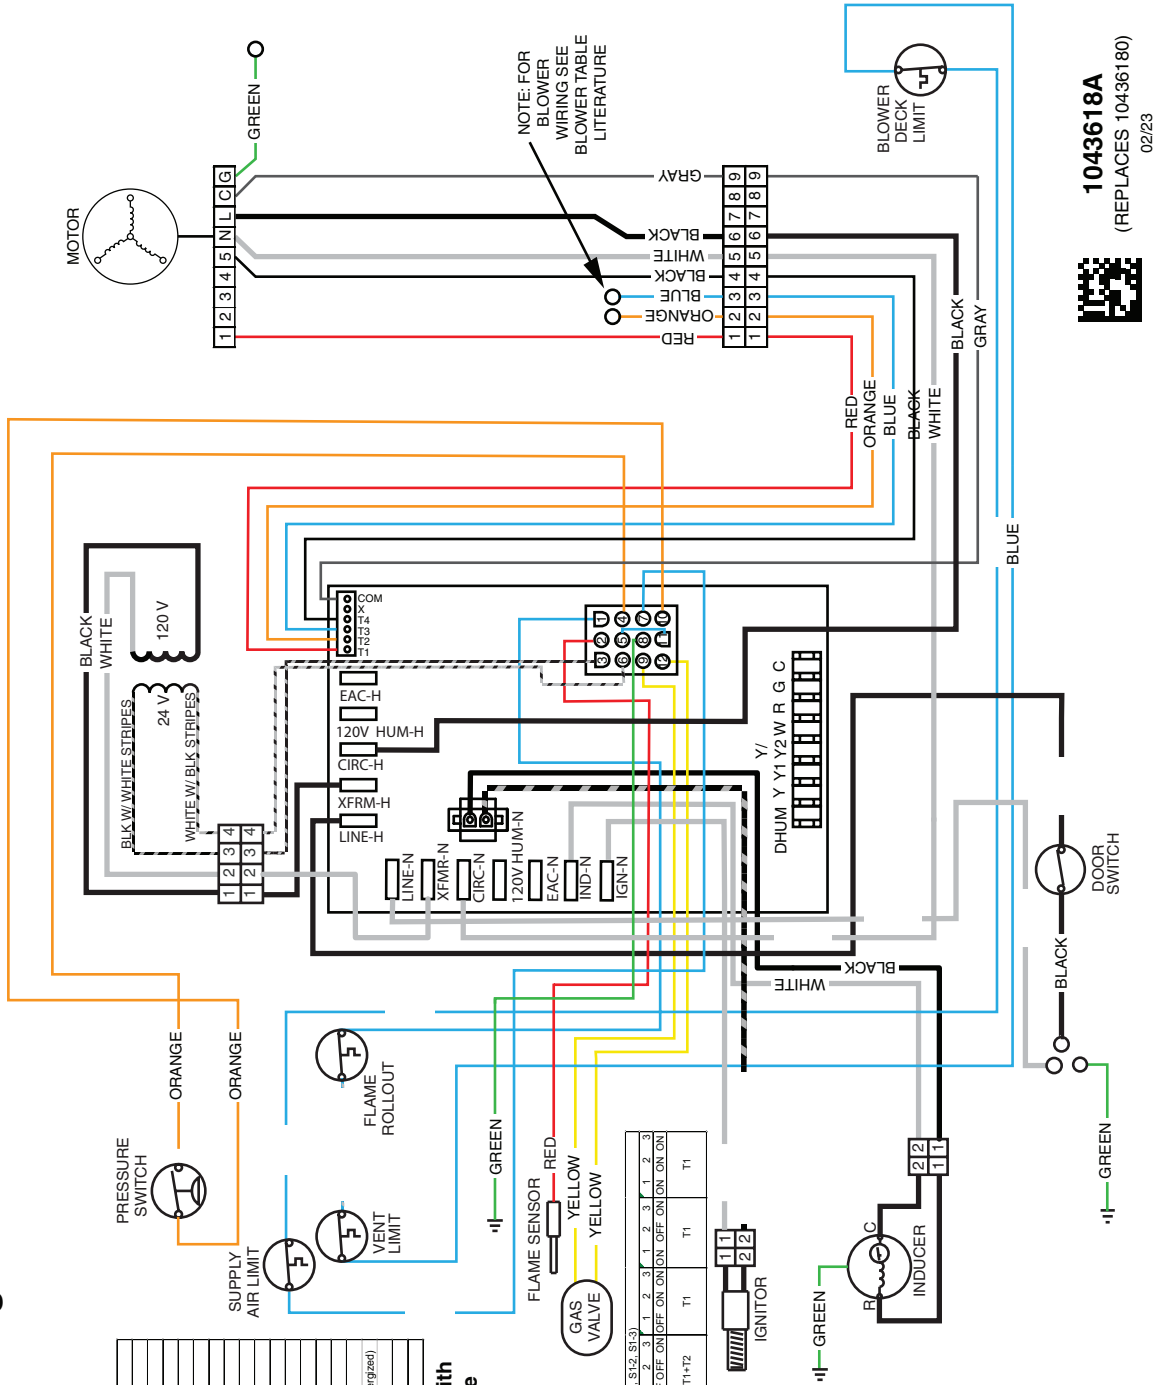

WIRING DIAGRAM

For 80+ and 90+ Single Stage Furnaces

Refer to the Installation Instructions provided with the furnace for the proper heating and cooling speeds for your application.

Red LED Flash Error Conditions

Flash Code	Description
1	Flame codes stored in memory (auto-erased after 14 days)
2	System Lockout (Flames Exceeded)
3	Pressure Switch Stuck Closed
4	Pressure Switch Stuck Open
5	Open High Temperature Limit Switch
6	Flame Sense#4.25 Seconds with Gas Valve De-Energized
8	Open Flame RO Switch
10	Open Fuse
11	Ignitor Relay Error
12	Inducer Relay Error

Flash codes NOT stored in memory

7	Low Flame Sense Signal
9	Twining Fault
Control Failure / No Power / Internal Fault / IRO Loss	
Off	Gas Heating Lockout (Gas valve energized when it should be de-energized) Or Gas valve de-energized when it should be Energized

Rapid Flash Reverse Polarity

Continuous On Normal Operation

If any of the original wire as supplied with the furnace must be replaced, it must be replaced with wiring material having a temperature of at least 105°C.

Use copper conductors only.

NOTE: FOR BLOWER WIRING SEE BLOWER TABLE LITERATURE

1043618A
(REPLACES 10436180)
02/23

LEGEND:

FIELD WIRING	---
LOW VOLTAGE	---
HIGH VOLTAGE	---