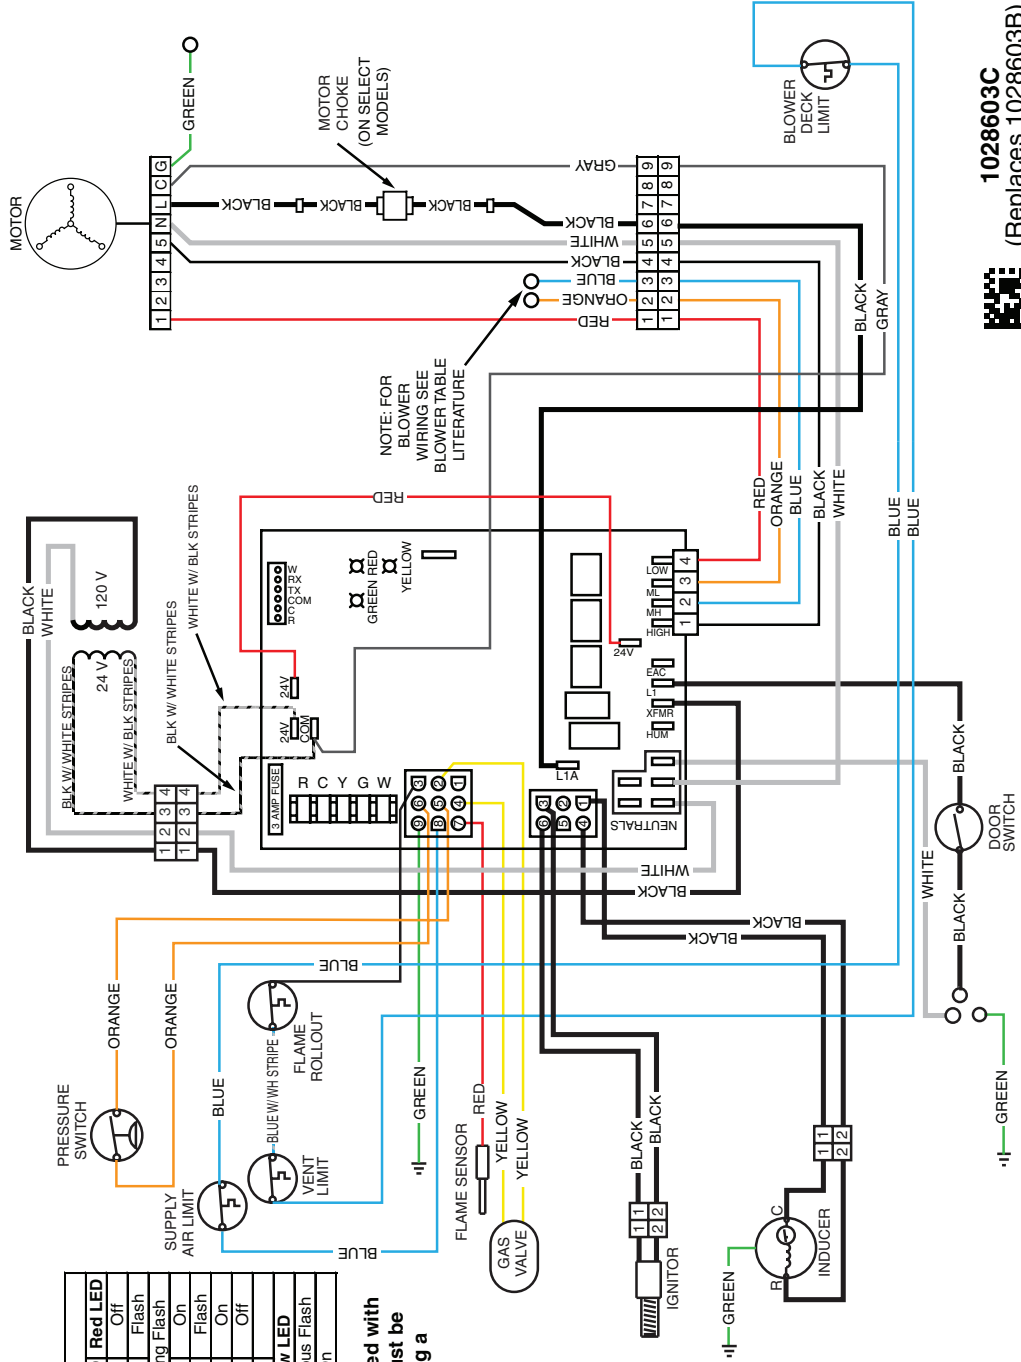

Electrical Information

WIRING DIAGRAM

For 80+ and 90+ Single Stage Furnaces

Refer to the Installation Instructions provided with the furnace for the proper heating and cooling speeds for your application.

FAULT CONDITIONS			
Diagnostic Description	Green LED	Red LED	
Control Fault (No Power)	Off	Off	
L1 / Neutral Polarity Fault	Flash	Flash	
1 Hour Lockout	On	On	Alternating Flash
Normal Operation	On	On	Flash
Pressure Switch Closed Fault	On	On	Flash
Pressure Switch Open Fault	Flash	Flash	Off
Open Limit Switch Fault	Flash	Flash	Off
Diagnostic Description			
Low Flame Sensor Signal	On	On	Continuous Flash
Flame Present	On	On	

If any of the original wire as supplied with the furnace must be replaced, it must be replaced with wiring material having a temperature of at least 105° C.

Use copper conductors only.

1028603C
(Replaces 1028603B)

Red LED Flash Error Conditions

Flash Code	Description
1	Flame codes stored in memory (auto-erased after 14 days)
2	System Lockout (Flames Exceeded)
3	Pressure Switch Stuck Closed
4	Pressure Switch Stuck Open
5	Open High Temperature Limit Switch
6	Flame Sense#4.25 Seconds with Gas Valve De-Energized
8	Open Flame RO Switch
10	Open Fuse
11	Ignitor Relay Error
12	Inducer Relay Error