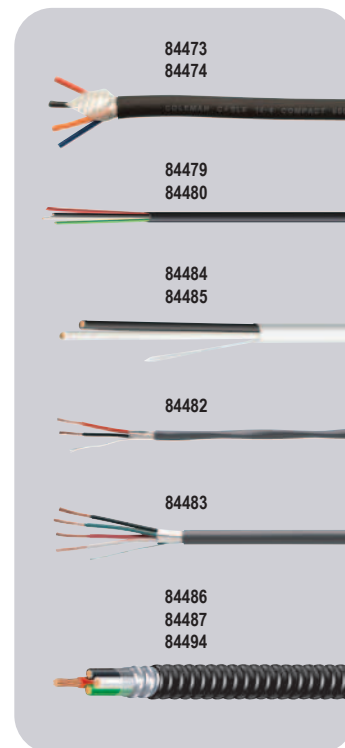

Solid Copper Wire

MARS NO.	DESCRIPTION	MARS PACK
84250	#6 Bare Solid Copper Gmrdg Wire, 25 Feet	5

Stranded Copper Building Wire, 19 Strands 10-14 Ga. THHN, 16-18 Ga. TFFN, 600V, 90°C

MARS NO.	DESCRIPTION	MARS PACK
84341	10 gauge black 500' spool	1

SJ Wire - 250 Foot Rolls

MARS NO.	DESCRIPTION	MARS PACK
84380	12/3 250 ft. reel	1
84381	14/3 250 ft. reel	1
84382	16/3 250 ft. reel	1

Mini-Split Installation Wire

Corra/Clad MC Cable consists of UL listed THHN soft drawn annealed solid copper conductors, cabled with fillers and wrapped with an overall solid Flexi-Rib aluminum sheath. The continuous sheath provides watertight protection and it is covered with a PVC outer jacket for outdoor use or direct burial. Cost effective, easy to strip and install. Meets all national codes and is suitable for outdoor use, under concrete, underground, and through interior walls and ceilings.

Compact 600 and Shielded Low Voltage Cables offer additional options to provide power and control to mini-split installations. Compact 600 uses a TPE jacket and is flexible, easy to strip, and is burial rated.

EZ-IN™ cable is an all-purpose cable that meets code for both interior and exterior use, increasing the speed of installation and making sure the job will pass inspection. EZ-IN™ Mini-Split Cable can be installed without the use of conduit and may be installed indoors and outdoors in wet locations.